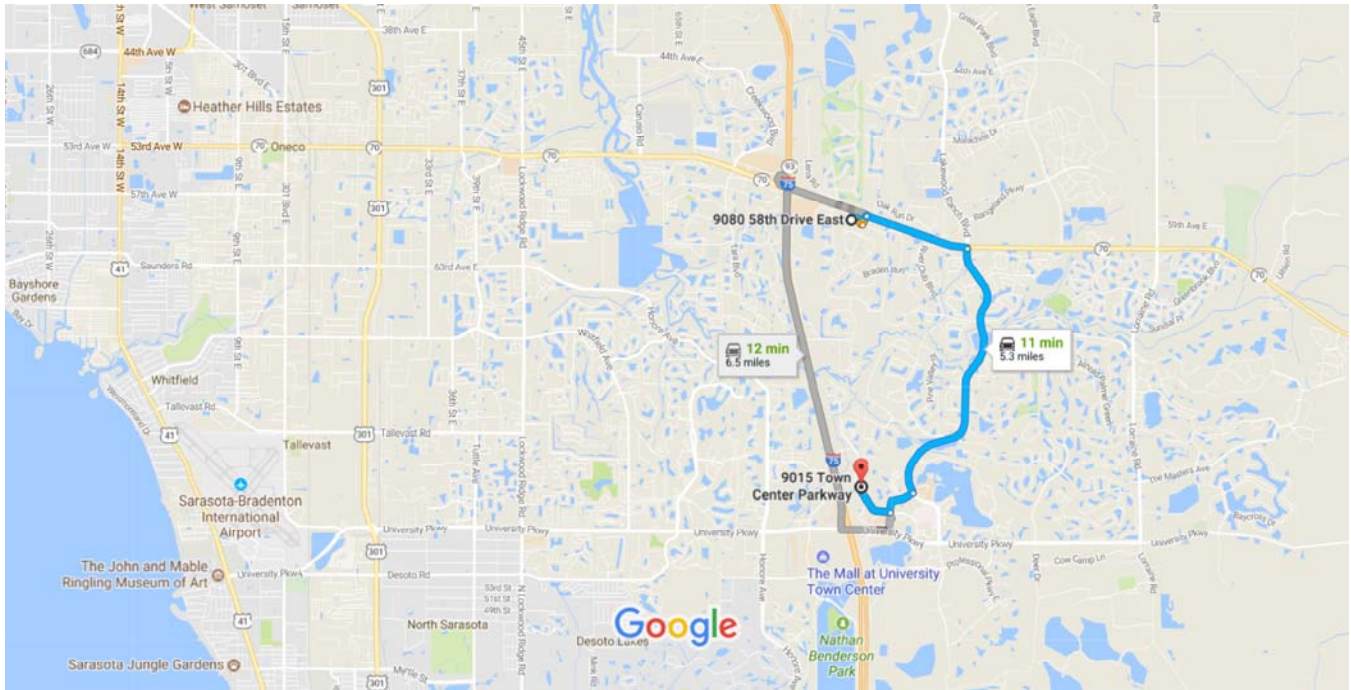

# Directions to Team Clermont's New Office

9080 58th Dr E, Bradenton, FL 34202 to Drive 5.3 miles, 11 min  
9015 Town Center Pkwy, Bradenton, FL 34202

Map data ©2017 Google, INEGI United States 1 mi

## 9080 58th Dr E

Bradenton, FL 34202

- ↑ 1. Head east on 58th Dr E 171 ft
- ↑ 2. Continue onto Braden Run Rd 0.1 mi
- ↶ 3. Turn left to stay on Braden Run Rd 0.1 mi
- ↷ 4. Turn right at the 1st cross street onto FL-70 E 1.1 mi
- ↷ 5. Turn right onto Lakewood Ranch Blvd 3.1 mi
- ↷ 6. Turn right onto Natures Way 0.4 mi
- ↷ 7. Turn right onto Town Center Pkwy 0.5 mi  
[i](#) Destination will be on the right

## 9015 Town Center Pkwy Suite 110

Bradenton, FL 34202