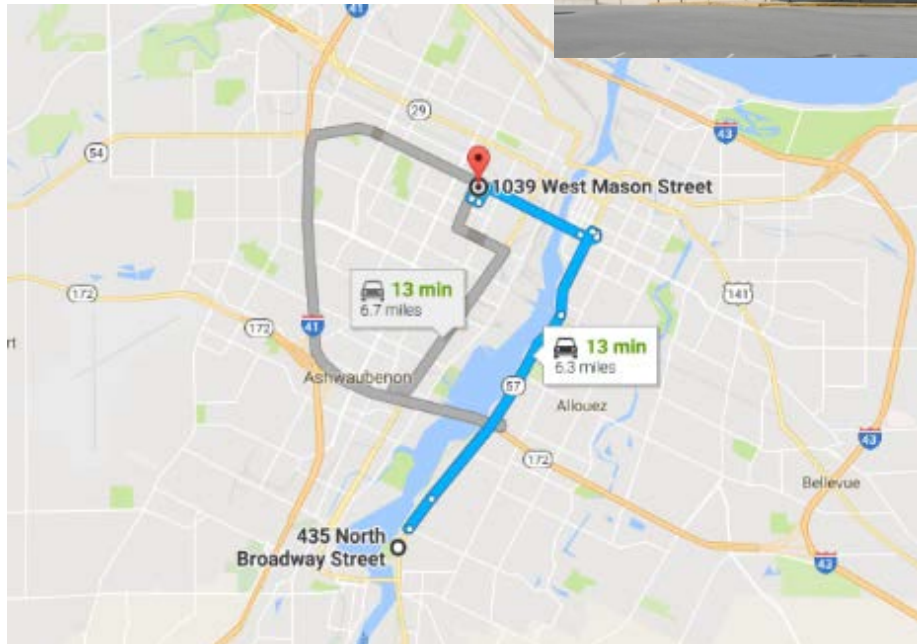

DIRECTIONS TO TEAM CLERMONT'S NEW OFFICE

1039 West Mason Street
Green Bay, WI 54303
920-347-1245

↑ Head NE on North Broadway St towards 172

↑ North Broadway Continues to Riverside Drive and then to South Monroe

Follow Signage to WI-54 W Ramp

Take the WI-54 West ramp

↑ Continue onto WI-54 W Mason St. 1.3 Miles

← Turn Left at 1039 West Mason Street into Executive Office Suites

We Look Forward to Seeing You at Our New Office!