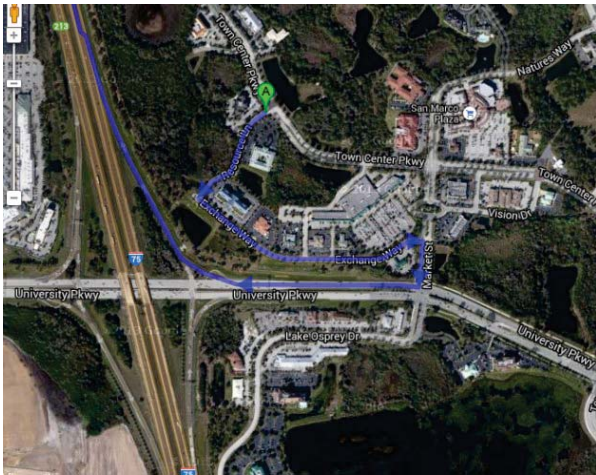

# DIRECTIONS TO TEAM CLERMONT

Head South on I-75.

-  Take I-75 S towards Naples.
-  Take exit 213 for University Pkwy towards Sarasota and turn LEFT on University Pkwy, and stay in the Far Left Lane.
-  Turn LEFT on Market Street.
-  Turn LEFT on Exchange Way.
-  Turn RIGHT on Resource Lane.
-  Turn LEFT on Town Center Parkway. Building 9015 will be on the RIGHT.

**Enter through the door that faces Town Center Parkway**

**The Yvette Clermont Team  
9015 Town Center Parkway, Suite 110  
Lakewood Ranch, FL 34202  
941-201-5847**

**We Look Forward to Seeing You!**