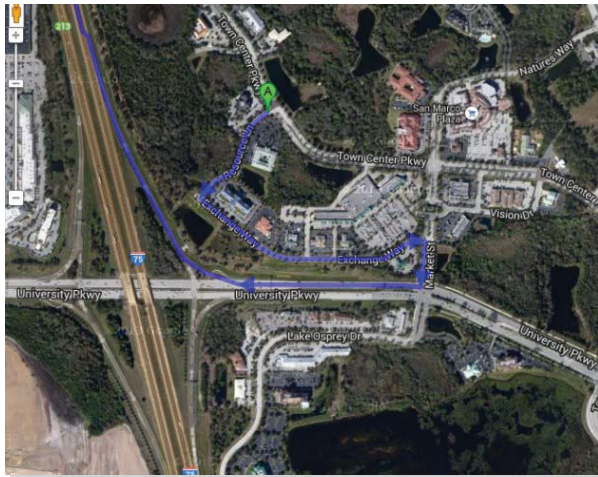

# DIRECTIONS TO TEAM CLERMONT

Head North on I-75.

Take I-75 N towards Tampa.

Take exit 213 for University Parkway towards Sarasota and turn RIGHT on University Pkwy, and stay in the Far Left Lane.

Turn LEFT on Market Street.

Turn LEFT on Exchange Way.

Turn RIGHT on Resource Lane.

Turn LEFT on Town Center Parkway. Building 9015 will be on the RIGHT.

**Enter through the door that faces Town Center Parkway**

**The Yvette Clermont Team  
9015 Town Center Parkway, Unit 110  
Lakewood Ranch, FL 34202  
941-201-5847**